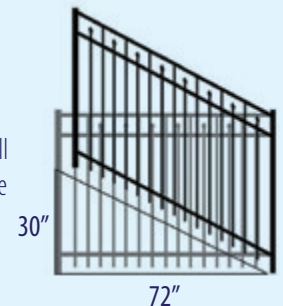

**48" High
Elon Style**

With 48" and 60" Wide
Flat Gates

**48" High
Belhaven Style**

With 48" and 60" Wide
Flat and Arched Gates

**54" High
Belhaven Style**

Flush Bottom With 48"
and 60" Wide Flat Gates

**60" High
Belhaven Style**

With 48" and 60" Wide
Flat and Arched Gates

FORT MILL ORNAMENTAL SPECS

Posts:	2" x 2" x 0.060" wall
Gate Posts:	2" x 2" x .125" wall
Rails: (Top & Side Wall)	1" x .055" wall
Pickets:	5/8" sq. x .050" wall
Pkt Spacing:	3-15/16"
Heights:	36", 48", 54", 60", and 72"
Colors:	Black, Bronze, and White

MATERIALS

Posts:	6063 T5 Aluminum Alloy
Rails:	6063 T5 Aluminum Alloy
Pickets:	6063 T5 Aluminum Alloy
Finish:	Exceeds AAMA 2604-05 TGIC

FENCE GATES

Gate frames are welded and pickets are also welded at cross members for added strength
Top and bottom rails match fence sections
Gate uprights are 1-5/8" x .125" wall thickness
Order matching walk or drive gates in standard or custom sizes
Accent gates available for each style

Racking

Fort Mill Ornamental sections can rack up to 30" over 72" when rails are triple punched. Standard punched sections will rack 15" over 72". Specify triple punch when ordering if more than 15" of racking is required.